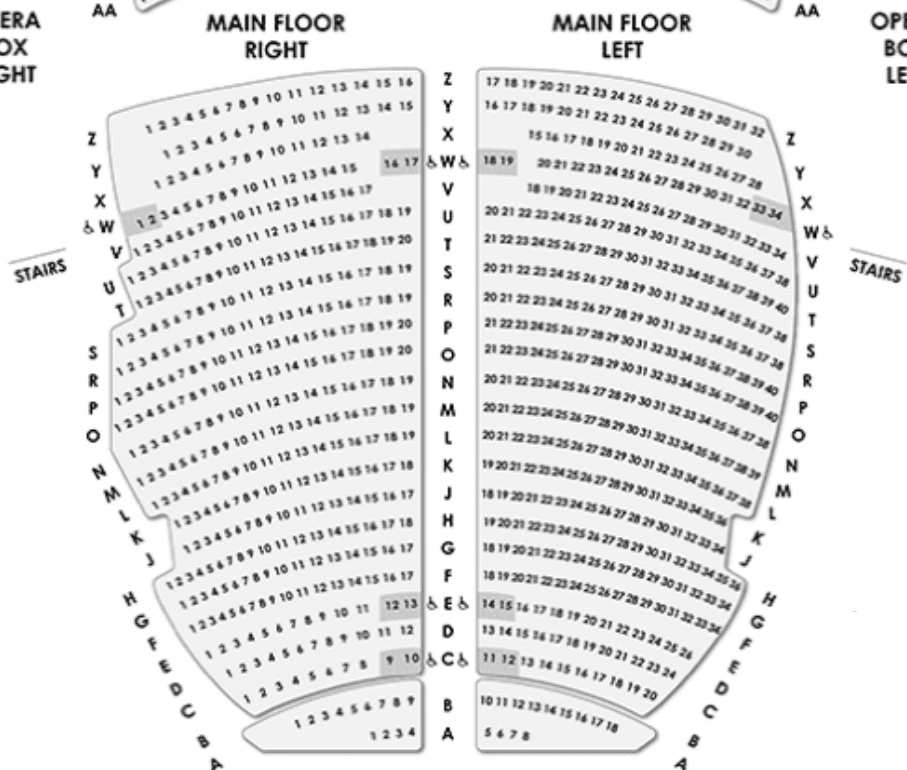

STAGE
PANTAGES THEATER