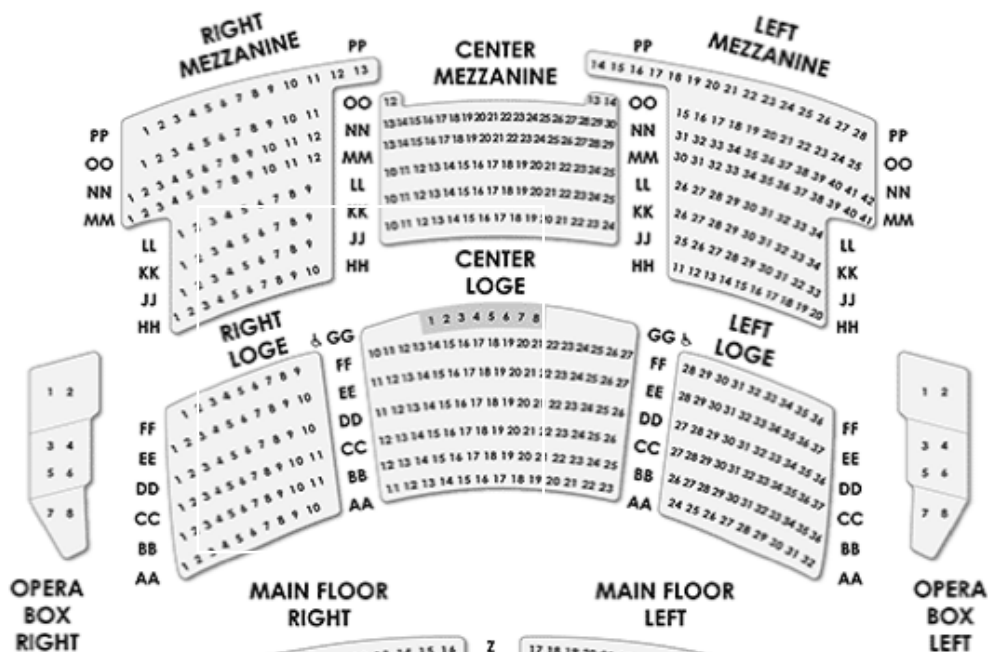

STAGE
PANTAGES THEATER